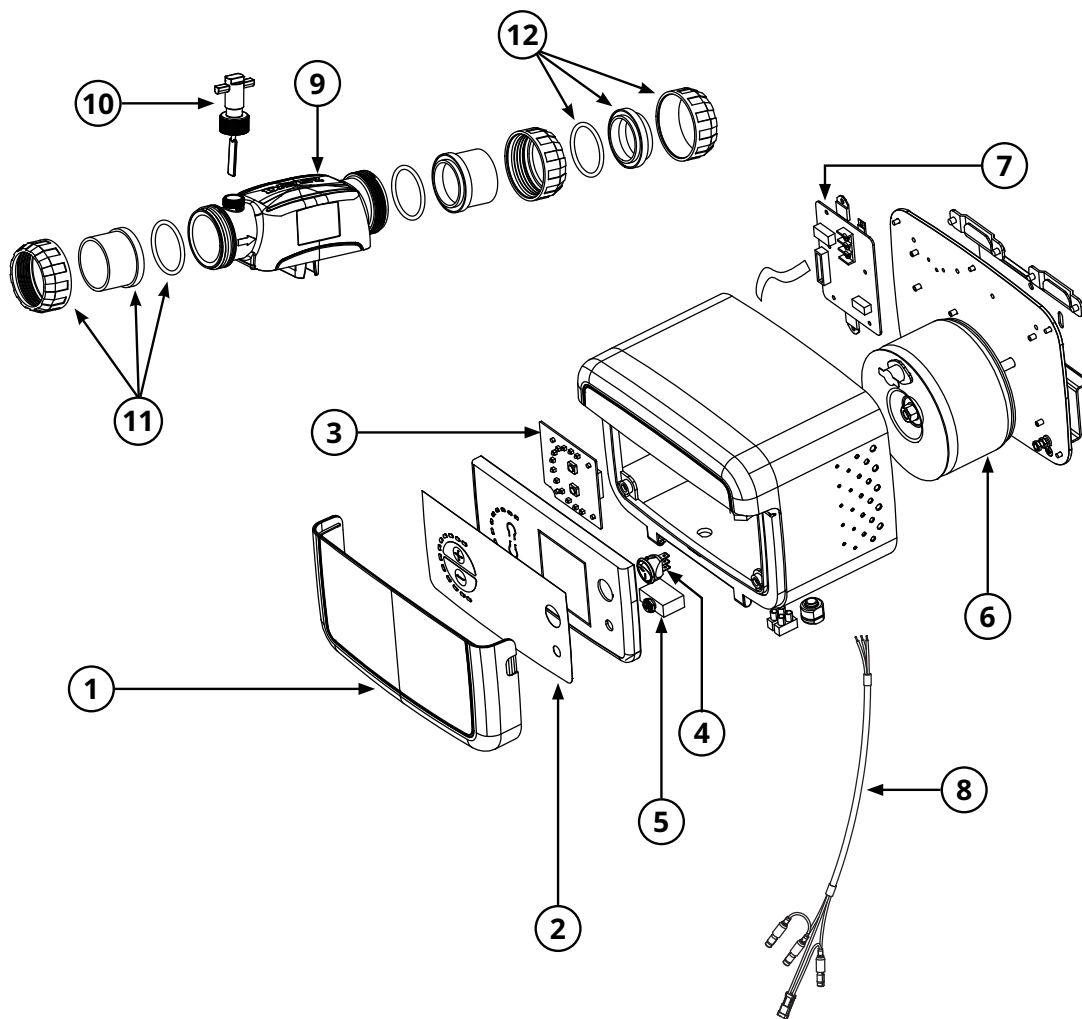

PIÈCES DE RECHANGE

PoolFresh by Davey		PFD8CE	PFD20CE
--------------------	--	--------	---------

ITEM	NOTES	DESCRIPTION	QTY REQ'D	PART NO.
1		Front Flap grey	1	16281
2		Decal	1	16285
3		PCB LED board	1	16283
4		ON/OFF switch	1	16289
5		Circuit Breaker 3A	1	16280
6		Transformer 180VA 20g	1	16284
6		Transformer 108VA 8g	1	16286
7		PCB power board	1	16282
8		Cell Cable 8g	1	16287
8		Cell Cable 20g	1	16288
9		8g replacement cell	1	DILC8REP
9		20g replacement cell	1	DESILC20REP
10		Flow switch	1	15712SP
11		Barrel union 50mm EU	2	33204SP
12		Blanking cap kit	1	32937
-		PoolFresh 20g power supply	1	PFD20PSCE
-		PoolFresh 8g power supply	1	PFD8PSCE